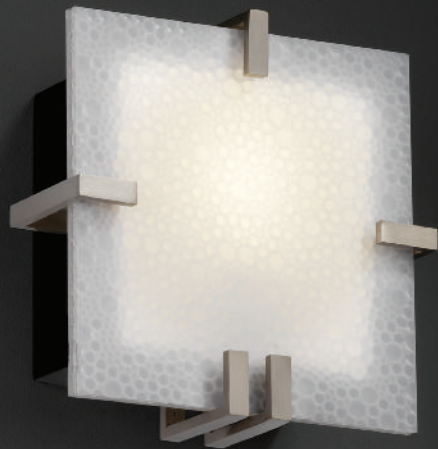

Shown: 3FRM-5550-FIZZ-NCKL
Note: (1) 13W GU24 lamp included

ADA