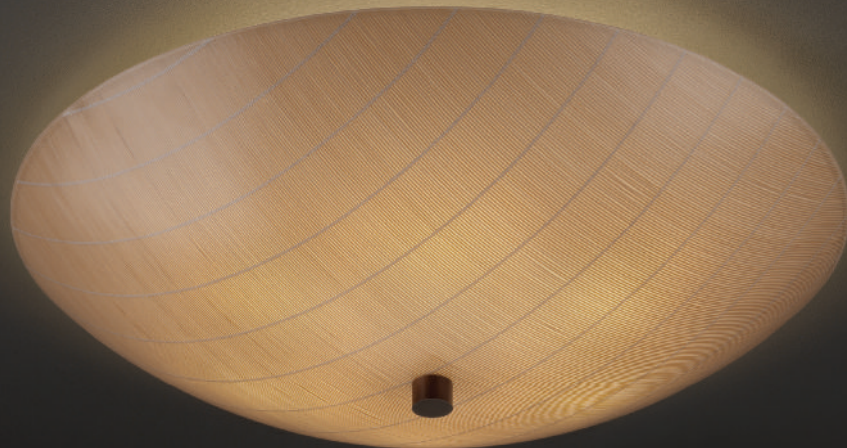

Shown: 3FRM-9671-35-TWRL-NCKL
Note: (3) 13W GU24 lamps included

Shown: 3FRM-9672-35-LEAF-CROM
Note: (6) 13W GU24 lamps included

Shown: 3FRM-9672-35-TAKE-DBRZ
Note: (6) 13W GU24 lamps included

Item No.	SEMI-FLUSH Description	Size (Canopy)	Custom OAH	Fluorescent (Standardl)	Metal Finishes	Approx. Weight	NOTES*
9671	18" Bowl	18" Dia. x 7" OAH (.75" H x 5" Dia.)	Not Available	(3) 18W GU24 Max	ABRS, CROM, DBRZ, MBLK, NCKL		C
9672	24" Bowl	24" Dia. x 7" OAH (.75" H x 5" Dia.)	Not Available	(6) 18W GU24 Max	ABRS, CROM, DBRZ, MBLK, NCKL		C