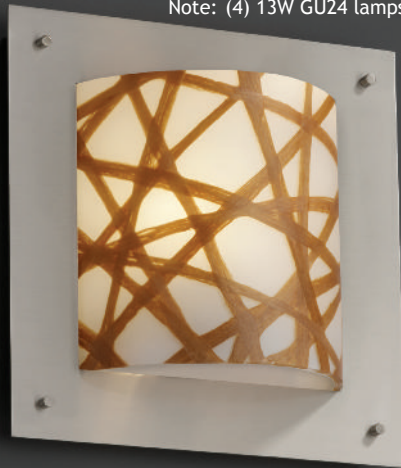

ADA

Shown: 5558-TWRL-MBLK
Note: (4) 13W GU24 lamps included

Shown: 3FRM-5561-CONN-NCKL
Note: (1) 13W GU24 lamp included

ADA