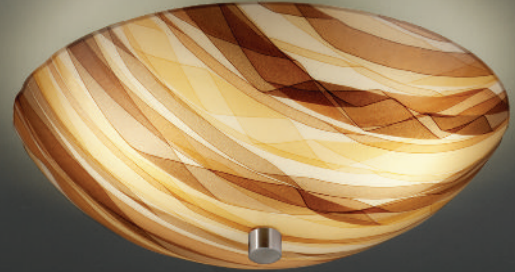

Shown: 3FRM-9671-35-TWRL-NCKL
Note: (3) 13W GU24 lamps included

Shown: 3FRM-9672-35-LEAF-CROM
Note: (6) 13W GU24 lamps included

Shown: 3FRM-9672-35-TAKE-DBRZ
Note: (6) 13W GU24 lamps included

Item No.	SEMI-FLUSH Description	Size (Canopy)	Custom OAH	Fluorescent (Standardl)	Metal Finishes	Approx. Weight	NOTES*
9671	18" Bowl	18" Dia. x 7" OAH (.75" H x 5" Dia.)	Not Available	(3) 18W GU24 Max	ABRS, CROM, DBRZ, MBLK, NCKL		C
9672	24" Bowl	24" Dia. x 7" OAH (.75" H x 5" Dia.)	Not Available	(6) 18W GU24 Max	ABRS, CROM, DBRZ, MBLK, NCKL		C