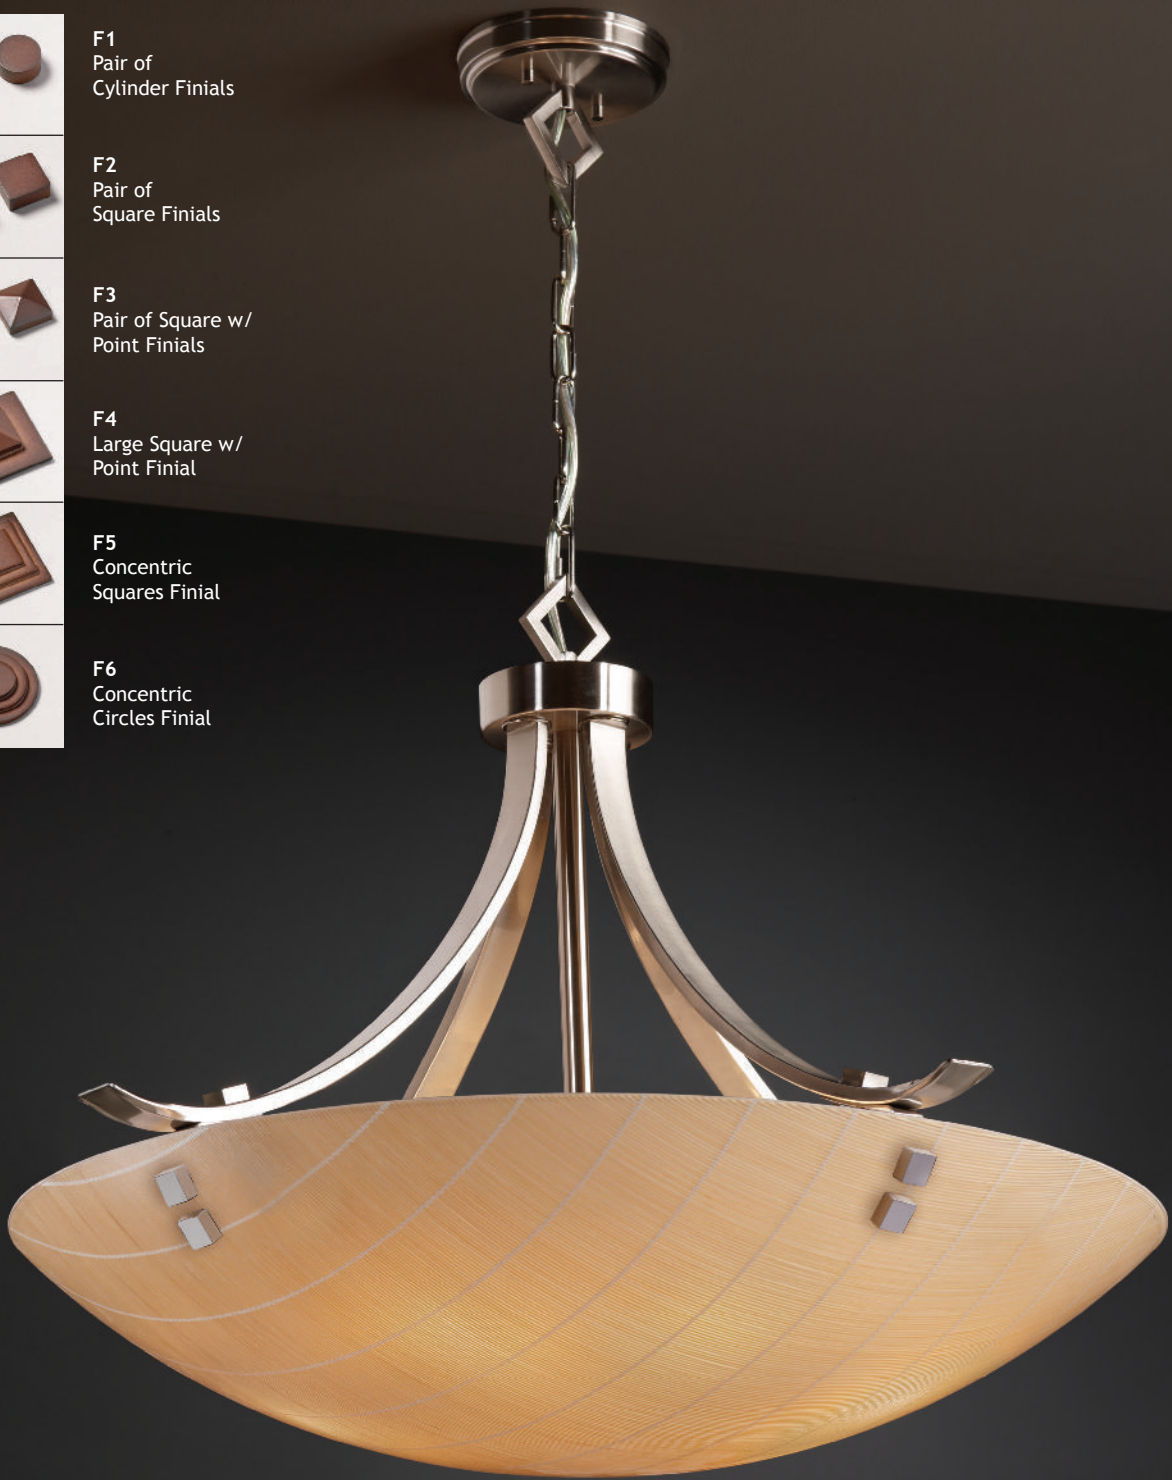

F1
Pair of
Cylinder Finials

F2
Pair of
Square Finials

F3
Pair of Square w/
Point Finials

F4
Large Square w/
Point Finial

F5
Concentric
Squares Finial

F6
Concentric
Circles Finial